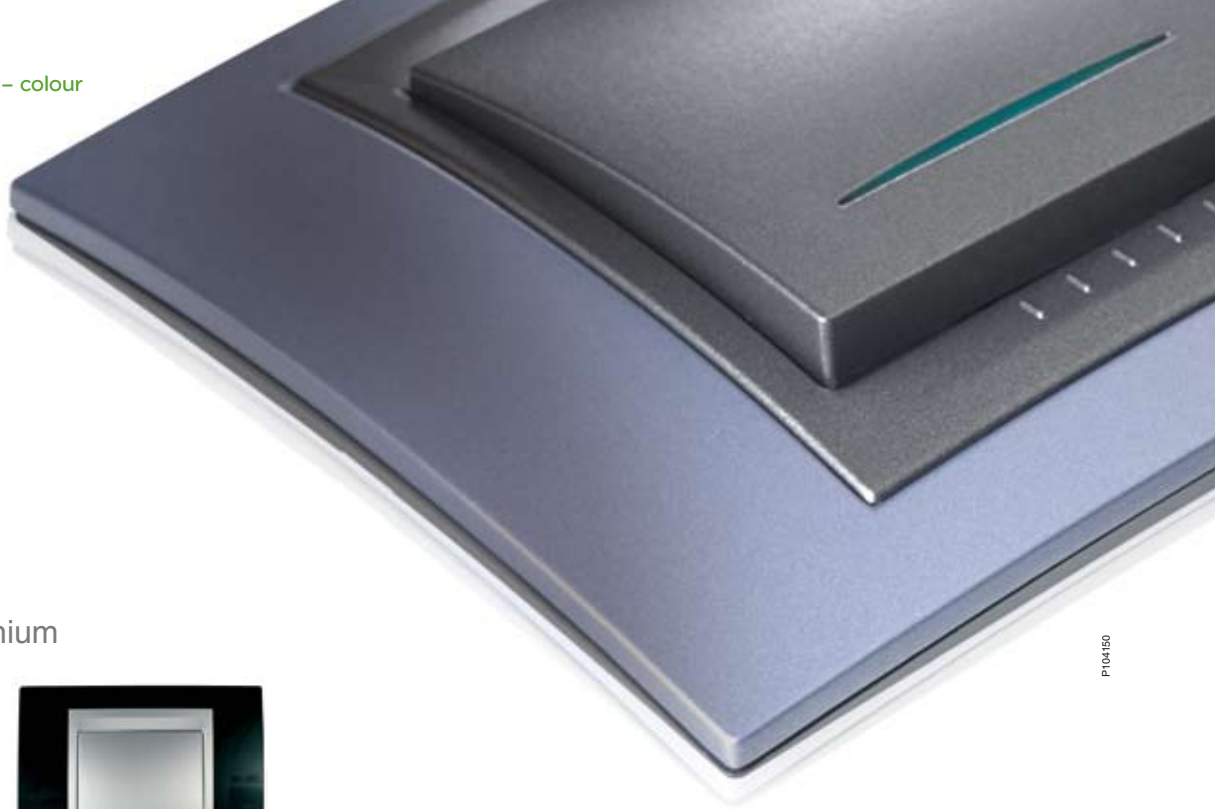

P104150

Colour and aluminium