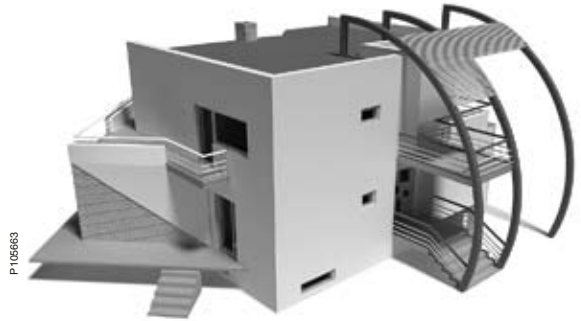

P 105663

Living room

- Weekly programmable thermostat**
Have your home at the right temperature every time. Saves energy – and keeps you comfortable!
- Weekly programmable timer**
Will save an unexpected amount of energy and prolong the life time of your entertainment system.
- Loudspeaker socket**
Enjoy the access of your sound system at every point.
- Weather station**
Making decisions easier while chasing kids into the right clothes
- Roller Blind (and/or curtain) switch**
Lights out for movie time, or good morning sunshine? Done in a few seconds.
- Switch with indicator light**
Signals that a light is on at the terrace.
- Wireless comfort**
Do you want different lighting scenarios? Or a centralized roller-blind control? No problem! With Unica remote control and movable push-buttons you are in charge from your sofa.