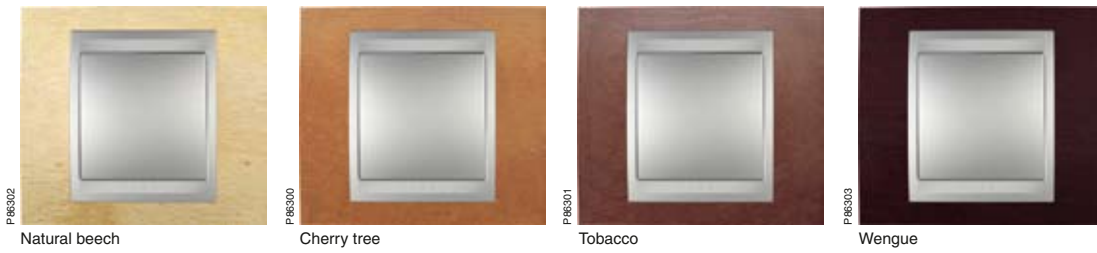

Natural beech

Cherry tree

Tobacco

Wengue

Wood and aluminium